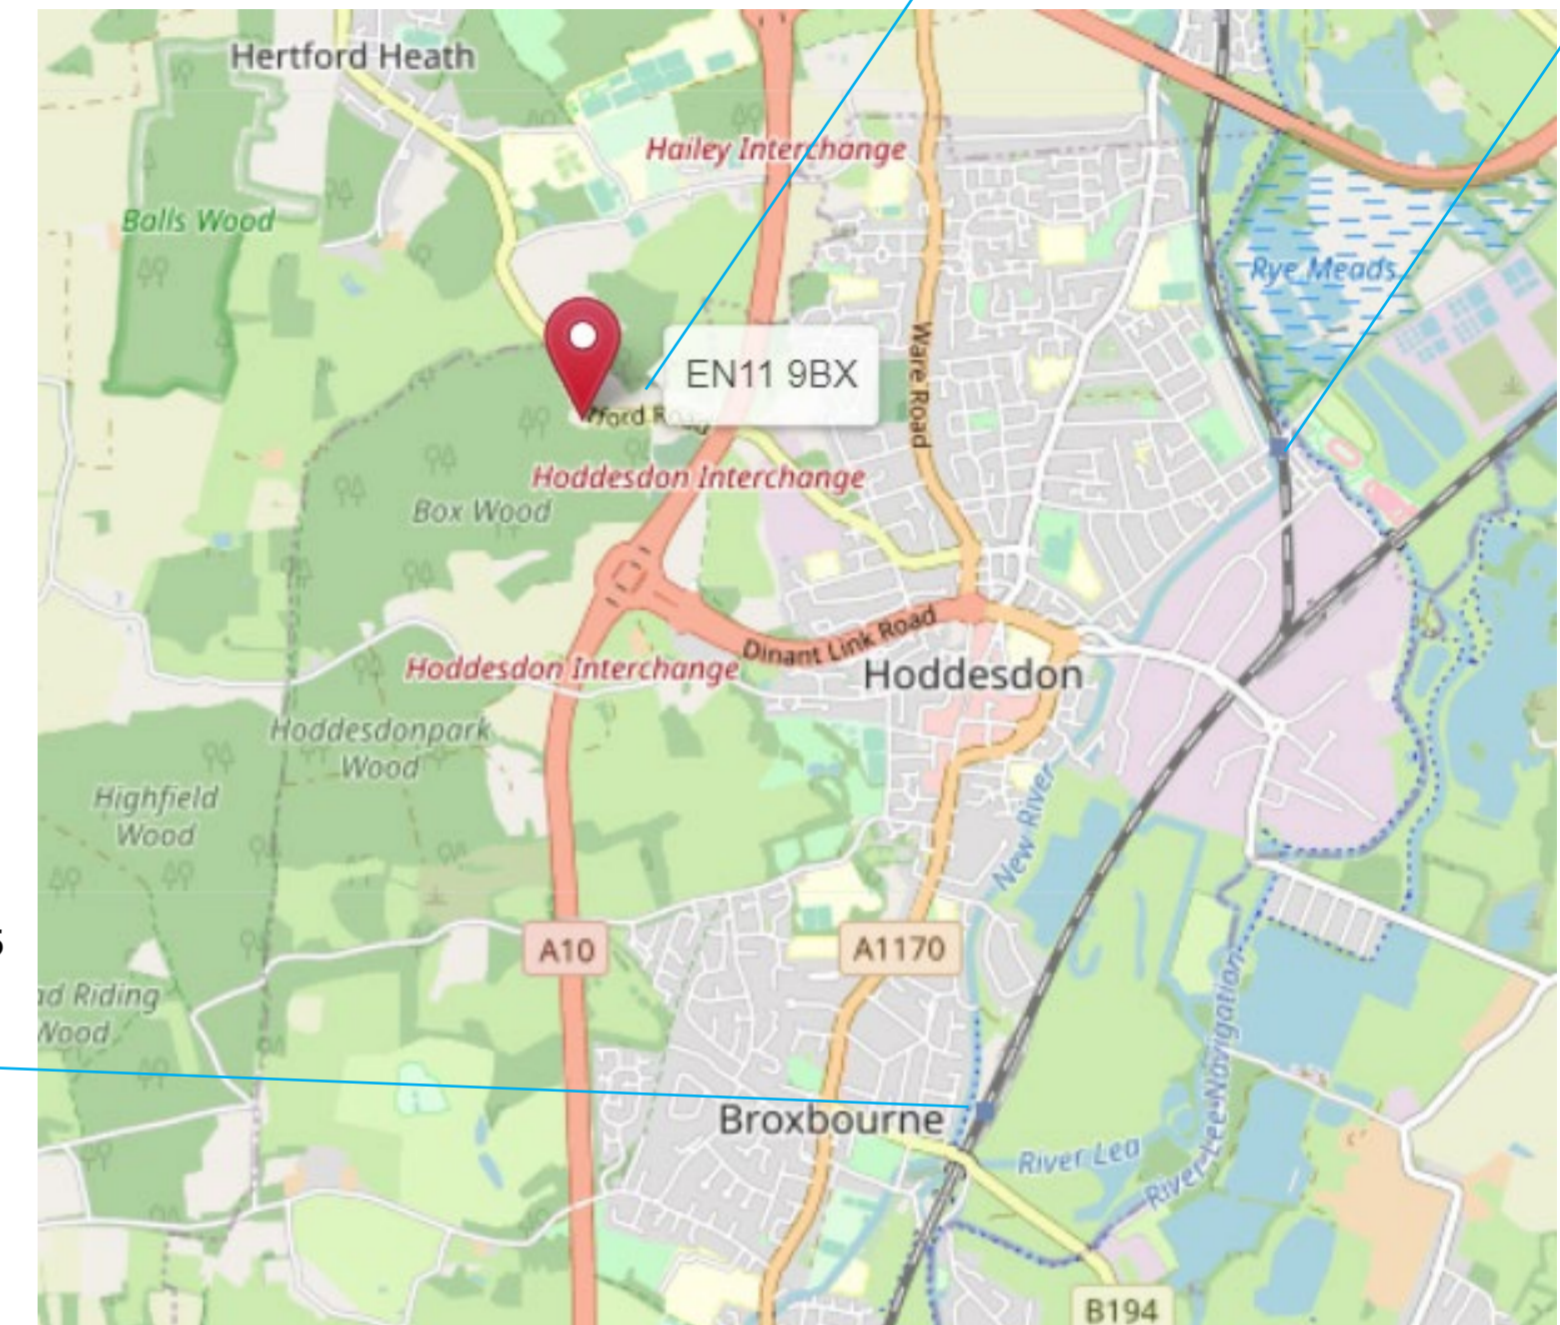

Please use WalkSafe+ app downloadable via the App Store or Play Store for safest walking route

Bus services:

341, 641

Rail services:

Rye House - 2 miles (42 mins walk)
Broxbourne - 2.6 miles (53 mins walk)

Local taxi services:

ACRE Cars - 01992 451111
Triple AAA - 01992 469811
ASAP Hoddesdon Taxis - 01992 252352

MAP OF DEPOT

Bus stops:
341
641

Train station:
Rye House - 2 miles
(42 mins walk)

Train station:
Broxbourne - 2.6
miles (53 mins
walk)