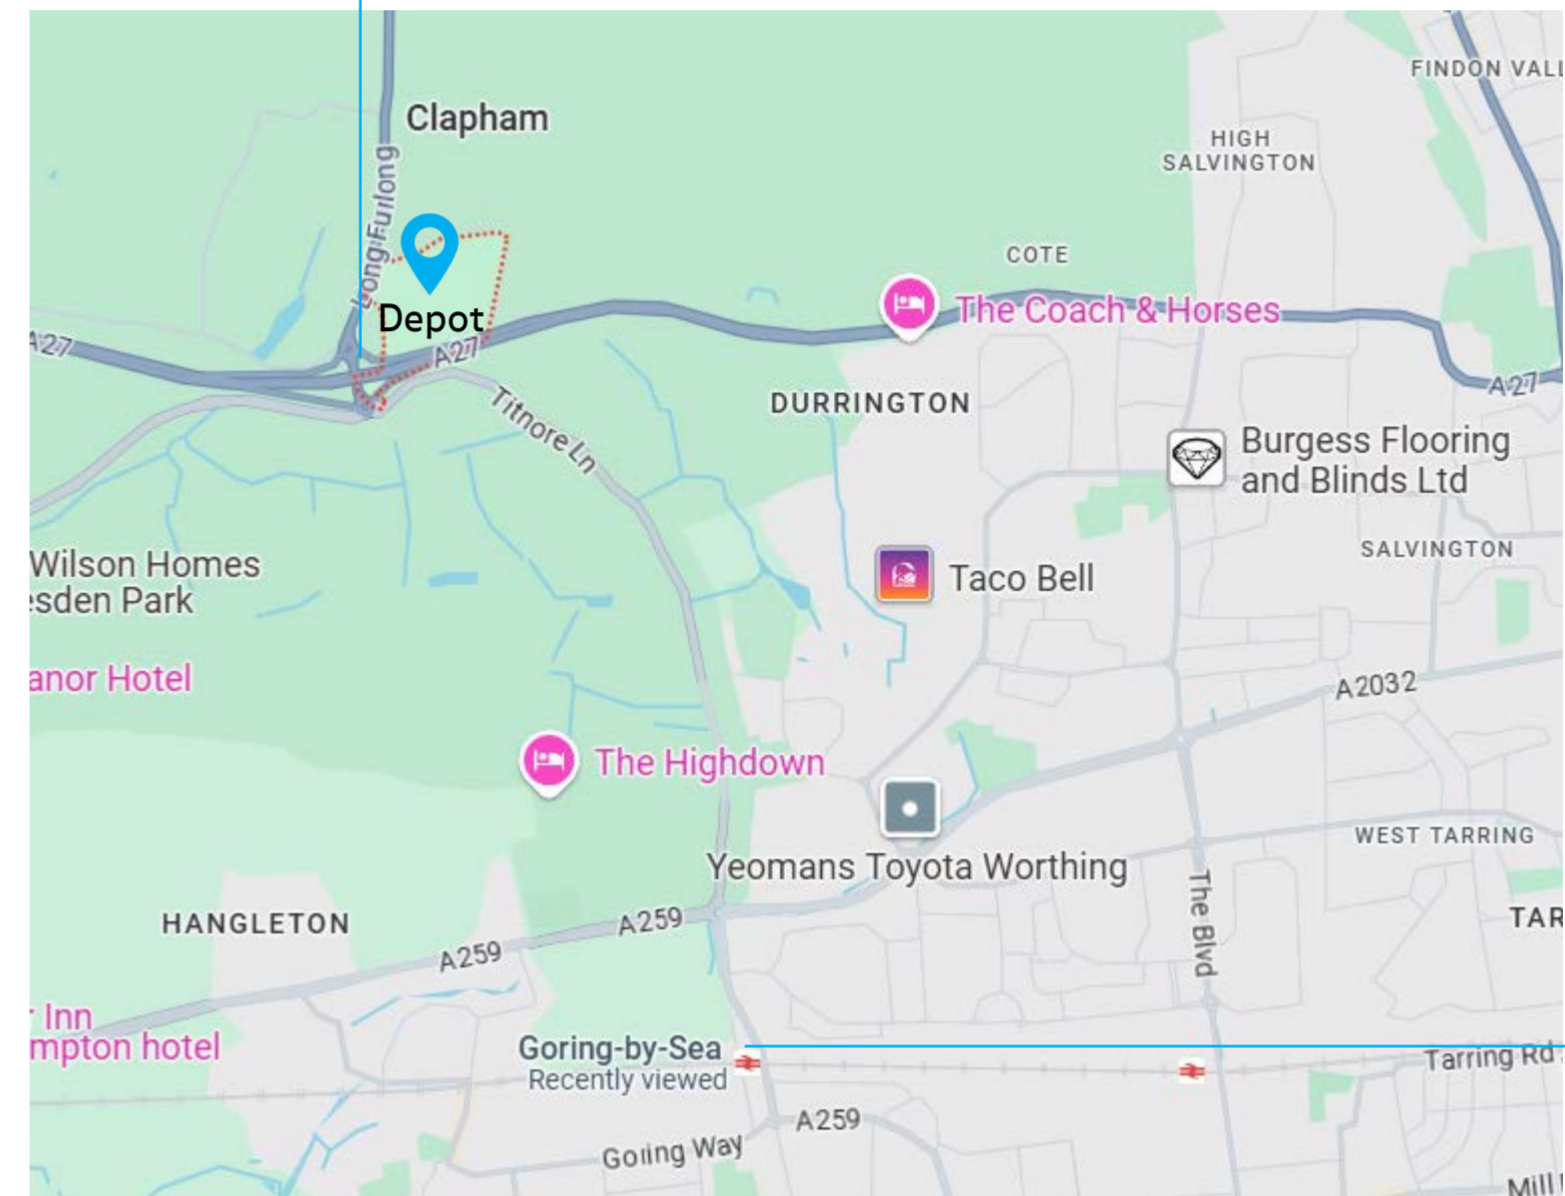

### Bus services:

A280, Long Furlong, Clapham Common Northbound and Southbound No 69 (4 minute walk, 0.2 miles away from depot)

### Rail services:

Goring-by-Sea (52 minute walk, 2.3 miles away from depot)

### Local taxi services:

Apollo Taxis - 01903 723030  
Arrow Taxis - 01903 333333

## MAP OF DEPOT

Nearest bus stop: A280, Long Furlong, Clapham Common Northbound and Southbound No 69 (4 minute walk, 0.2 miles away from depot)

Nearest train station: Goring-by-Sea (52 minute walk, 2.3 miles away from depot)